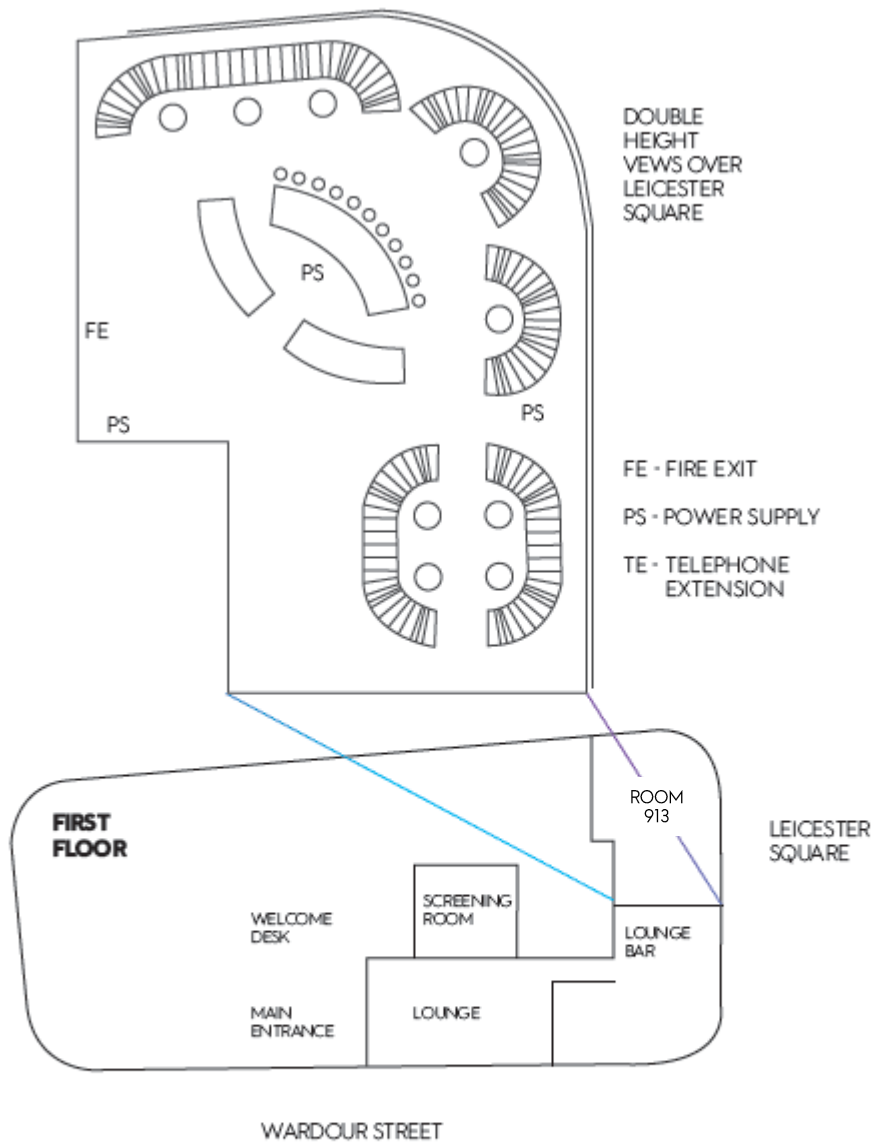

ROOM **STUDIO 2**
SQUARE METERS **40**
BOARDROOM **14**
LUNCH/DINNER **14**
RECEPTION **20**

ROOM **STUDIO 1 & 2**
SQUARE METERS **85**
BOARDROOM **40**
LUNCH/DINNER **20**
RECEPTION **60**

W
LONDON

ROOM 913