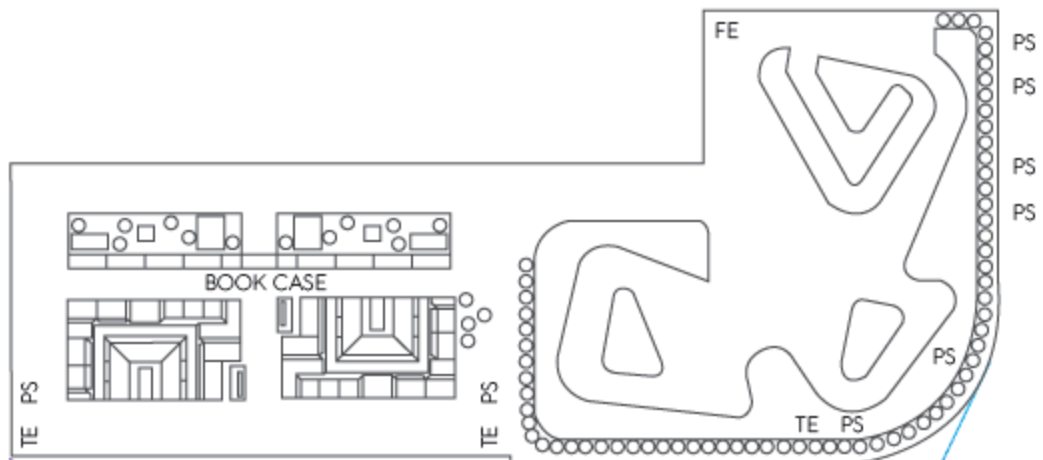

LOUNGE AND LOUNGE BAR

W LONDON
10 WARDOUR STREET
LONDON, W1D 6QF
+44 (0) 207 290 7294
WLONDON.CO.UK

FE - FIRE EXIT
PS - POWER SUPPLY
TE - TELEPHONE
EXTENSION