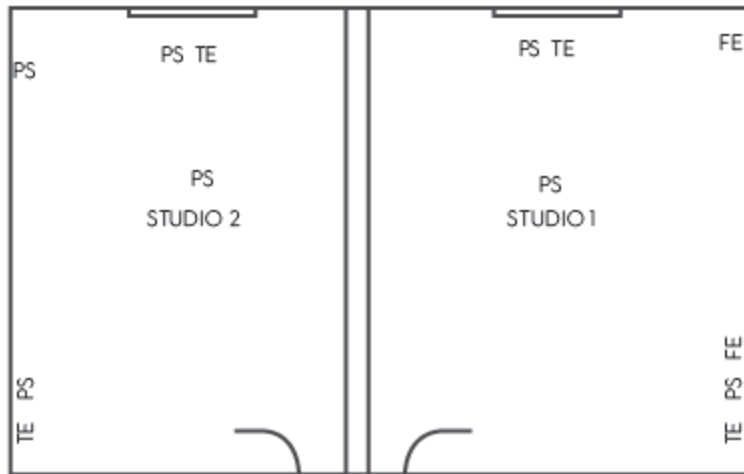

STUDIOS

W LONDON
10 WARDOUR STREET
LONDON, W1D 6QF
+44 (0) 207 290 7294
WLONDON.CO.UK

FE - FIRE EXIT
PS - POWER SUPPLY
TE - TELEPHONE
EXTENSION